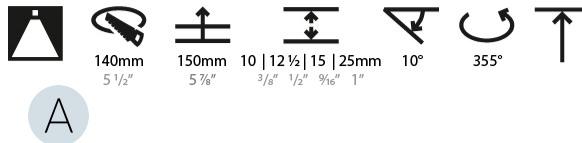

#### RATINGS AND CERTIFICATIONS

Certified By: Certified for North American Standards
IP rating: IP20

Ø 136mm 5 <sup>3</sup>/<sub>8</sub>"